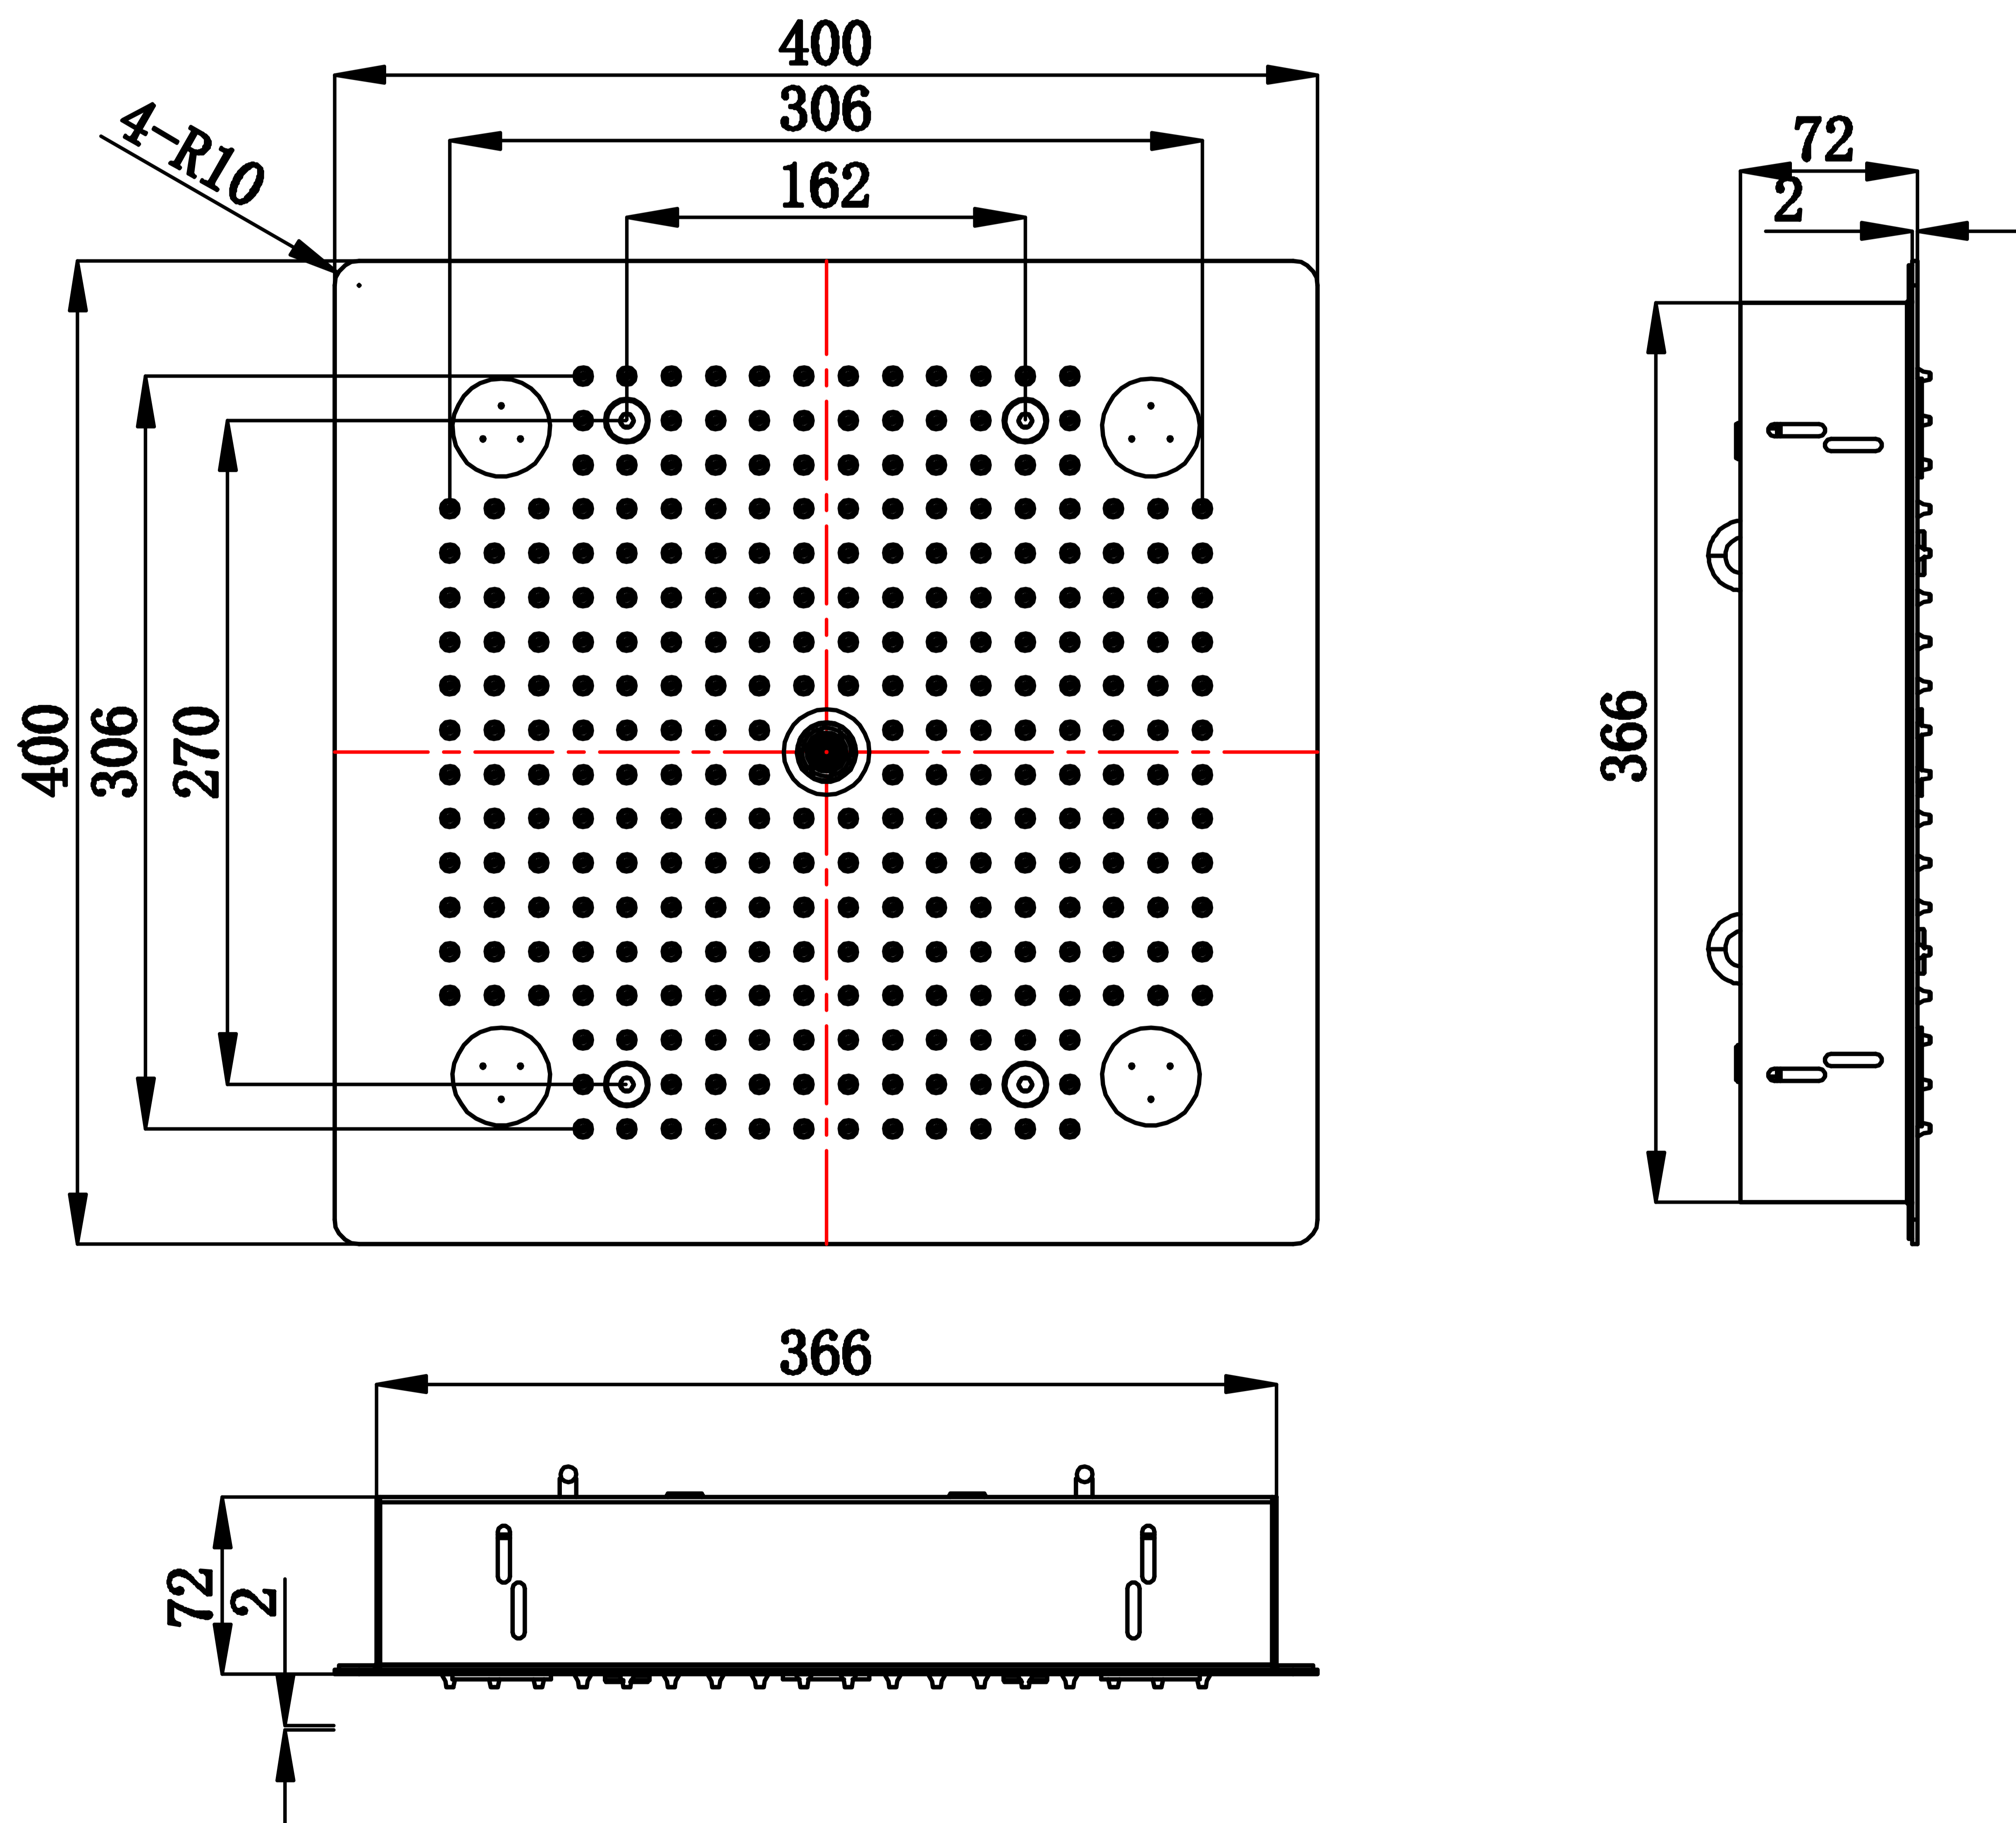

# Modular SS 3 Function Concealed Ceiling Mounted Shower

Product Code : 5014

Technical Drawing

All dimension are in mm